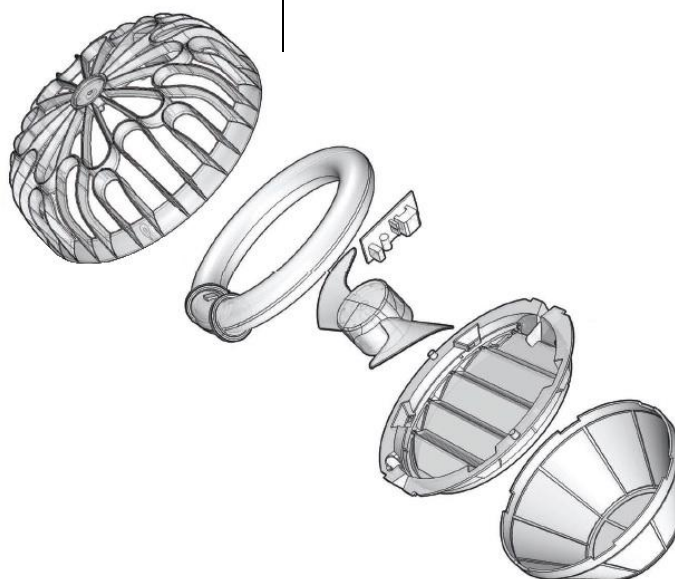

DATASHEET

DAN DRYER® CRI CRI Blue Moon insect killer, Item no. 368

Blue Moon is a new member to the CRI CRI family.

A small and elegant model made of impact and water-resistant materials, ideal for home use, both indoor and outdoor.

Covers an area of approx. 300 m².

Extremely silent and equipped with an energy efficient motor with a consumption of only 25W.

Equipped with filter and catcher tray easy to empty and clean. Features a safety grid to protect the UV lamp against impacts.

Technical data

CRI CRI Blue Moon, item no.: 368

| | |
|---------------|---------------------------|
| Dimensions | H 290 x W 252 x D 250 mm |
| Materials | Blue ABS and PMMA plastic |
| Lamp | 32W, UV-A |
| Lifetime lamp | approx. 2000 hours |
| Connection | 220-240V~ 50-60Hz |
| Total wattage | 25 W |
| Motor wattage | 4,5 W |
| Motor speed | 1200 rpm |
| Action range | 14-16 m |
| Net weight | 1,4 kg |
| IP rating | IP34 |
| Warranty | 2-year warranty. |

Tender text:

Free-standing insect killer
Net weight 1,4 kg.
H: 290 mm, W: 252 mm, D: 250 mm

Approval

Mounting

Free-standing.

D A N D R Y E R A / S